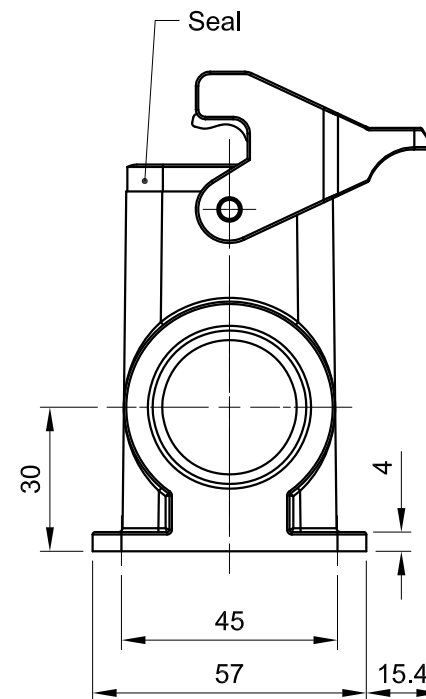

B

B

C

C

D

D

 InKonn (Suzhou) Electric Technology Co.,Ltd.	 All Dimensions in mm Original Size DIN A4	Date 2020-05-12	Drawing No. TC2327737	Rev. A00	Scale 1:1.5
	Part No. 10 11 024 1613	Created by Shuxu Huang	Checked by Yiyi Luo	Page 1/1	
Type Name HB24-HSM-SL-2M32					