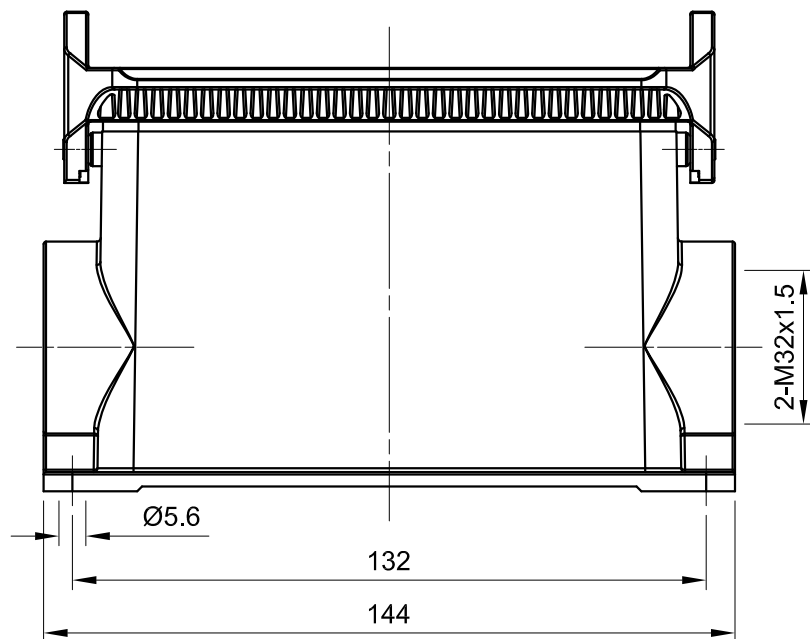

B

B

C

C

D

D

 InKonn (Suzhou) Electric Technology Co.,Ltd.	 All Dimensions in mm Original Size DIN A4	Date 2020-05-12	Drawing No. TC2327737	Rev. A00	Scale 1:1.5
	Part No. 10 11 024 1613	Created by Shuxu Huang	Checked by Yiyi Luo	Page 1/1	
Type Name HB24-HSM-SL-2M32					